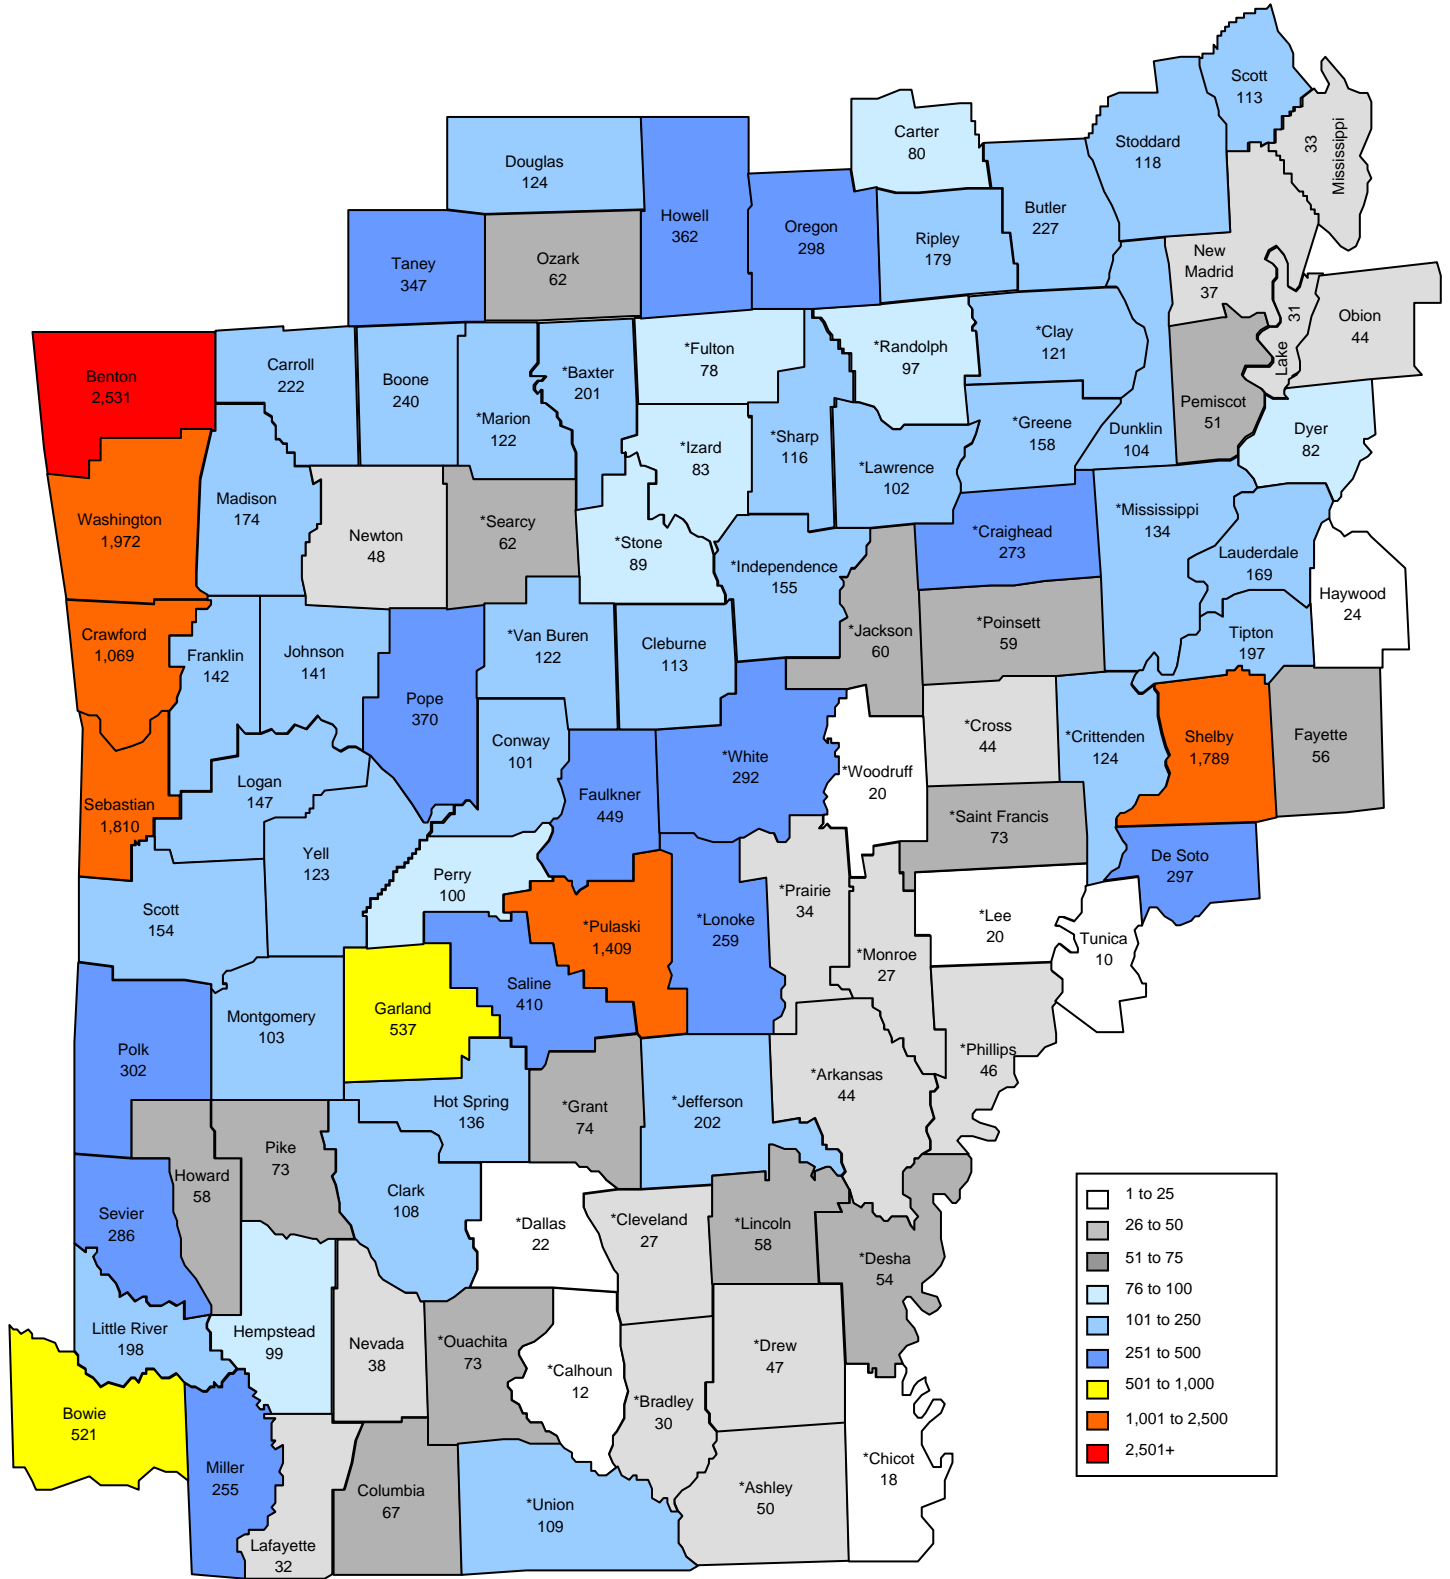

# African-American Population by County

Census 2000

\*Denotes Arkansas Delta Counties.

Data Source: U.S. Census Bureau: Census 2000

Prepared by The Office of Institutional Research & Planning; web address: [irp.astate.edu](http://irp.astate.edu); email address: [asuip@astate.edu](mailto:asuip@astate.edu); July 2003

# American Indian Population by County

Census 2000

\*Denotes Arkansas Delta Counties.

Data Source: U.S. Census Bureau: Census 2000

Prepared by The Office of Institutional Research & Planning; web address: [irp.astate.edu](http://irp.astate.edu); email address: [asuip@astate.edu](mailto:asuip@astate.edu); July 2003

# Native Hawaiian and Other Pacific Islander Population by County

Census 2000

\*Denotes Arkansas Delta Counties.

Data Source: U.S. Census Bureau: Census 2000

Prepared by The Office of Institutional Research & Planning; web address: [irp.astate.edu](http://irp.astate.edu); email address: [asuip@astate.edu](mailto:asuip@astate.edu); July 2003