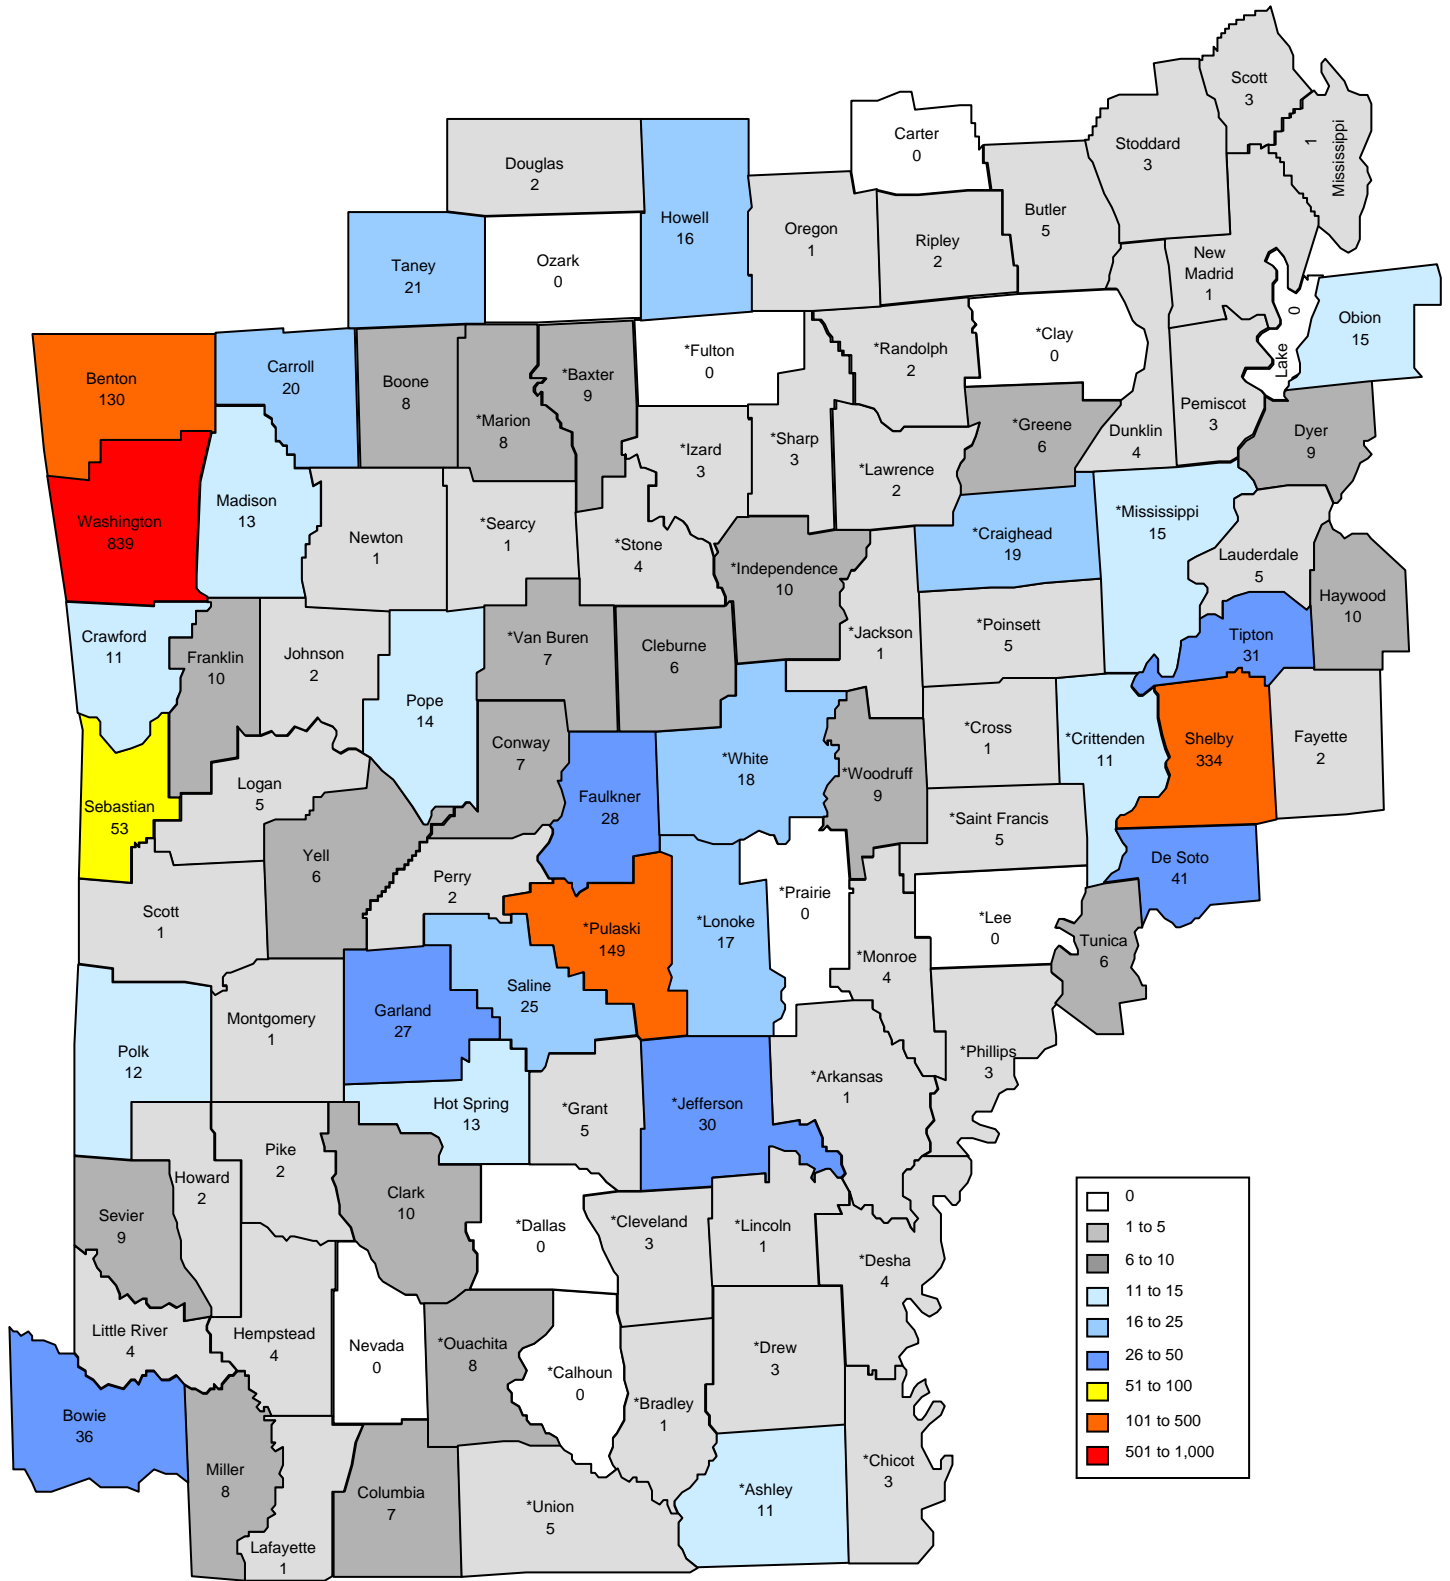

# African-American Population by County

Census 2000

\*Denotes Arkansas Delta Counties.

Data Source: U.S. Census Bureau: Census 2000

Prepared by The Office of Institutional Research & Planning; web address: [irp.astate.edu](http://irp.astate.edu); email address: [asuip@astate.edu](mailto:asuip@astate.edu); July 2003

# American Indian Population by County

Census 2000

\*Denotes Arkansas Delta Counties.

Data Source: U.S. Census Bureau: Census 2000

Prepared by The Office of Institutional Research & Planning; web address: [irp.astate.edu](http://irp.astate.edu); email address: [asuip@astate.edu](mailto:asuip@astate.edu); July 2003

# Native Hawaiian and Other Pacific Islander Population by County

Census 2000

\*Denotes Arkansas Delta Counties.

Data Source: U.S. Census Bureau: Census 2000

Prepared by The Office of Institutional Research & Planning; web address: [irp.astate.edu](http://irp.astate.edu); email address: [asuip@astate.edu](mailto:asuip@astate.edu); July 2003