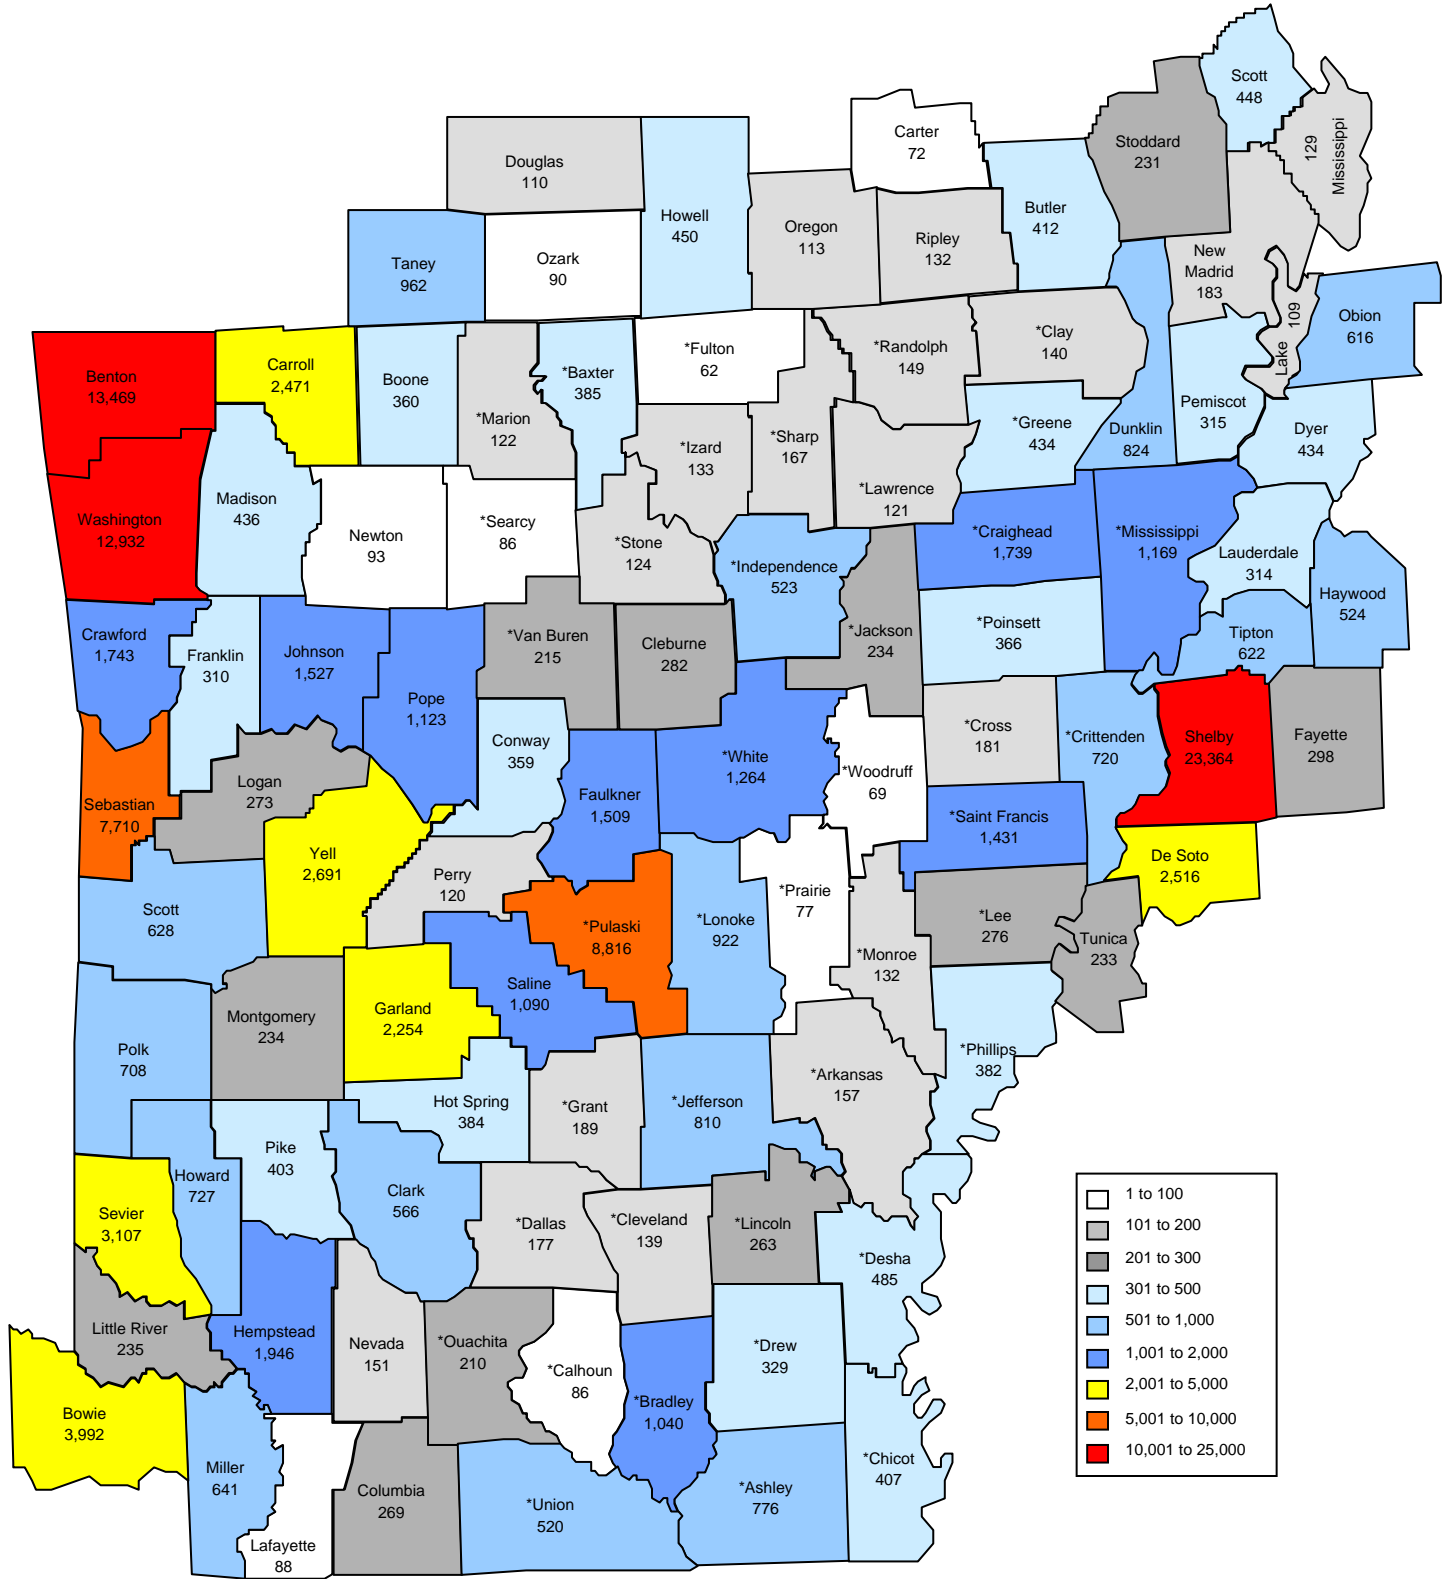

Hispanic Population by County

Census 2000

*Denotes Arkansas Delta Counties.

Data Source: U.S. Census Bureau: Census 2000

Prepared by The Office of Institutional Research & Planning; web address: irp.astate.edu; email address: asuipr@astate.edu; July 2003