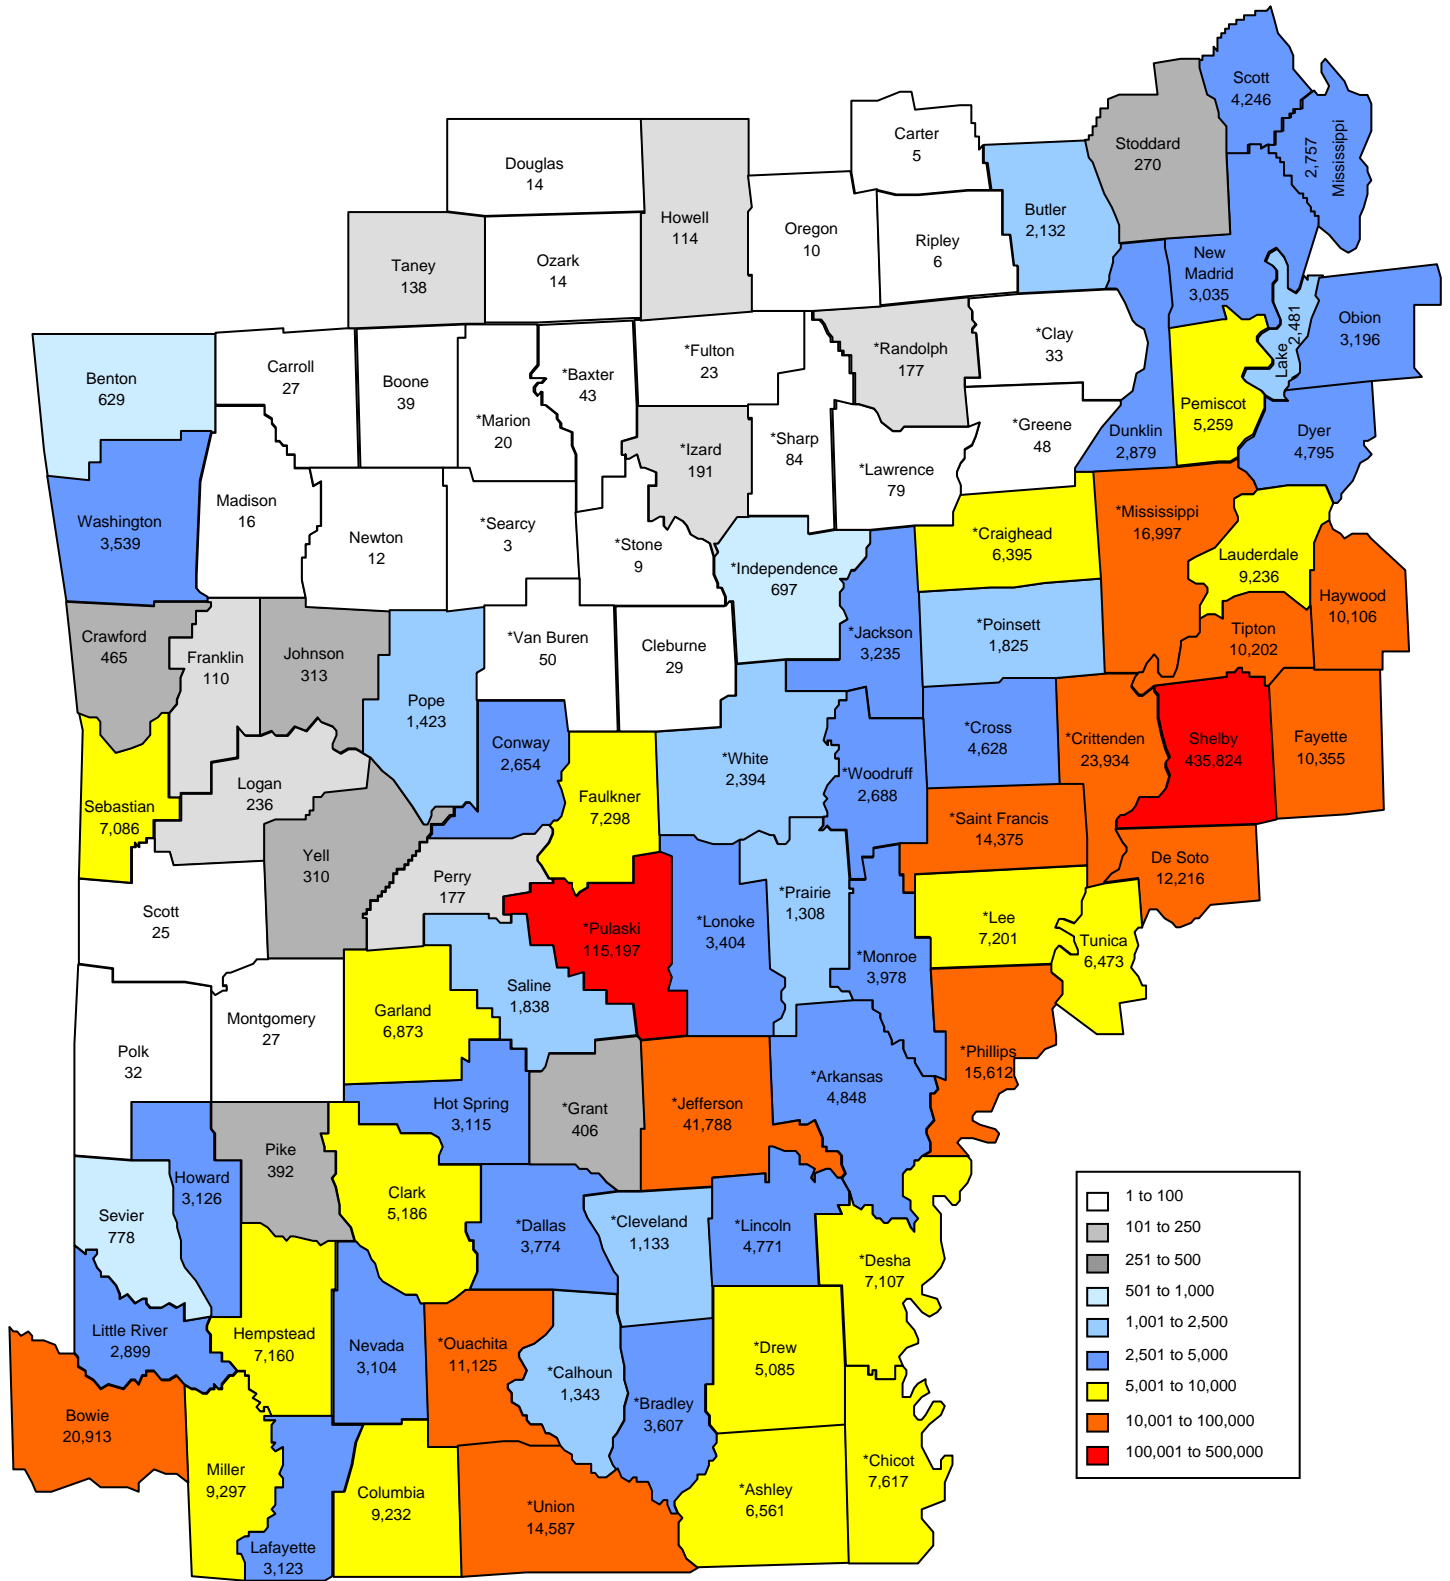

# African-American Population by County

Census 2000

\*Denotes Arkansas Delta Counties.

Data Source: U.S. Census Bureau: Census 2000

Prepared by The Office of Institutional Research & Planning; web address: [irp.astate.edu](http://irp.astate.edu); email address: [asuip@astate.edu](mailto:asuip@astate.edu); July 2003

# American Indian Population by County

Census 2000

\*Denotes Arkansas Delta Counties.

Data Source: U.S. Census Bureau: Census 2000

Prepared by The Office of Institutional Research & Planning; web address: [irp.astate.edu](http://irp.astate.edu); email address: [asuip@astate.edu](mailto:asuip@astate.edu); July 2003

# Native Hawaiian and Other Pacific Islander Population by County

Census 2000

\*Denotes Arkansas Delta Counties.

Data Source: U.S. Census Bureau: Census 2000

Prepared by The Office of Institutional Research & Planning; web address: [irp.astate.edu](http://irp.astate.edu); email address: [asuip@astate.edu](mailto:asuip@astate.edu); July 2003